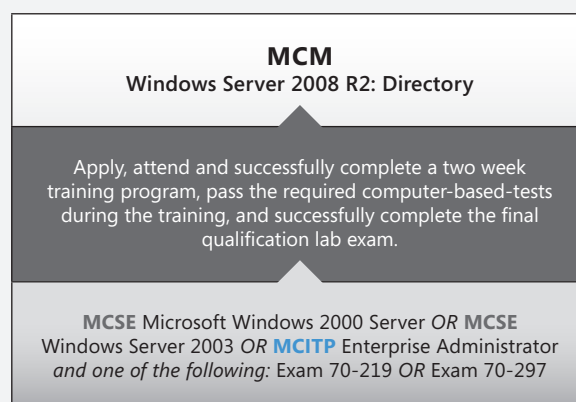

PATHS TO MCM MICROSOFT CERTIFIED MASTER