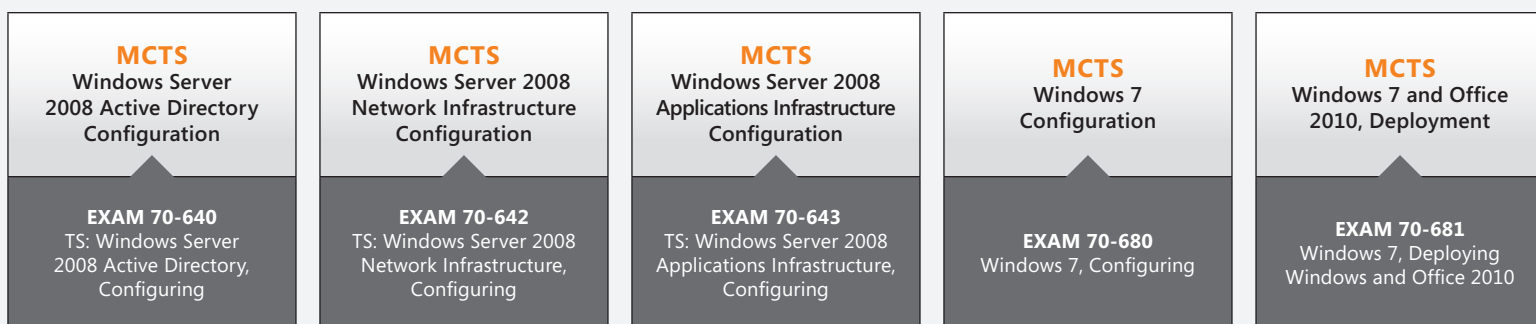

www.microsoft.com/learning/en/us/certification/cert-windowsserver.aspx

Windows Server 2008 Certification Paths

Want to help businesses meet their day-to-day challenges of maintaining control over ever-increasing server sprawl, resources, and budgets? Certification in Windows Server 2008 substantiates your skills in optimizing control, availability, and flexibility of a data center and desktop infrastructure while helping reduce costs. Microsoft ensures its certifications are on the cutting-edge of technology and are valued by businesses, helping you get hired in today's highly competitive market.

Get a job building the future.

PATHS TO MCA MICROSOFT CERTIFIED ARCHITECT

■ Required Exam(s)
■ Required Certification(s)

PATHS TO MCM MICROSOFT CERTIFIED MASTER

PATHS TO MCITP MICROSOFT CERTIFIED IT PROFESSIONAL

PATHS TO MCTS MICROSOFT CERTIFIED TECHNOLOGY SPECIALIST

UPGRADE PATHS FROM WINDOWS SERVER 2003

¹ Microsoft Learning (2010) Microsoft Certified Professional (MCP) customer satisfaction study
² May 2011 survey of 231 technology executives by IDG Research
³ Microsoft Learning (2010) Microsoft Certified Professional (MCP) customer satisfaction study