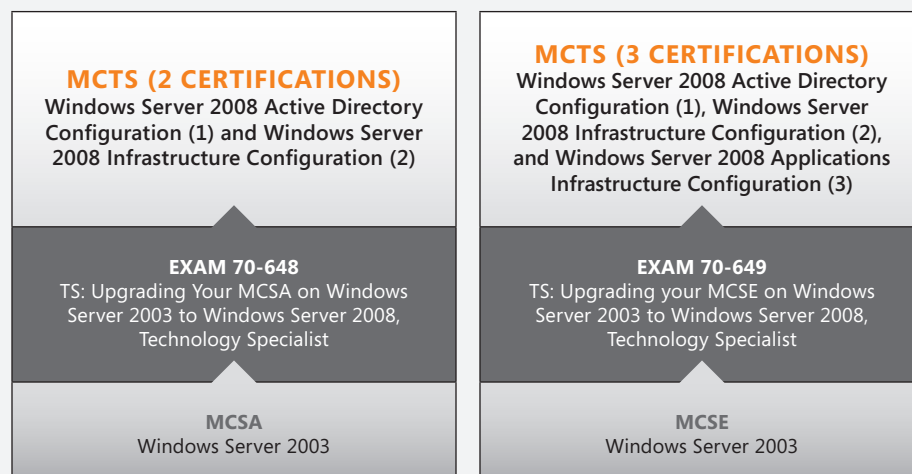

¹ Microsoft Learning (2010) Microsoft Certified Professional (MCP) customer satisfaction study
² May 2011 survey of 231 technology executives by IDG Research
³ Microsoft Learning (2010) Microsoft Certified Professional (MCP) customer satisfaction study