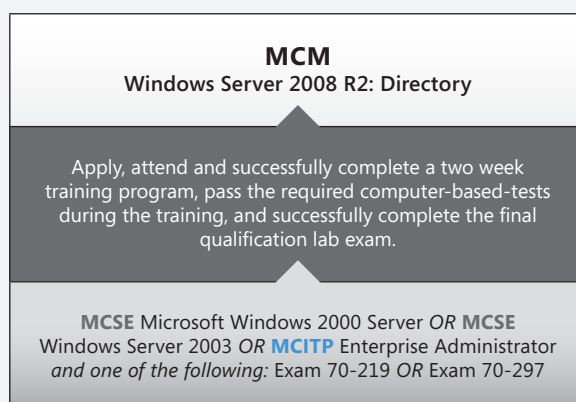

Get ahead

Earn a Microsoft Certification today. The high standard of a Microsoft Certification proves you have the necessary skills and knowledge to translate technical ability into success in critical IT job roles, differentiating you in today's competitive market. Discover the paths to Windows Server 2008 certification inside. →

www.microsoft.com/learning/en/us/certification/cert-windowsserver.aspx

Windows Server 2008 Certification Paths

Want to help businesses meet their day-to-day challenges of maintaining control over ever-increasing server sprawl, resources, and budgets? Certification in Windows Server 2008 substantiates your skills in optimizing control, availability, and flexibility of a data center and desktop infrastructure while helping reduce costs. Microsoft ensures its certifications are on the cutting-edge of technology and are valued by businesses, helping you get hired in today's highly competitive market.

Microsoft Certification makes a difference:

- 91% of Hiring Managers consider employee certification as a criterion for hiring.¹
- 60% of hiring managers say one of the biggest challenges is the professionals with the necessary competencies are not available when needed.²
- 81% of Hiring Managers feel that certified individuals perform better.³

Get a job building the future.

PATHS TO MCA MICROSOFT CERTIFIED ARCHITECT

■ Required Exam(s)
■ Required Certification(s)

PATHS TO MCM MICROSOFT CERTIFIED MASTER

PATHS TO MCITP MICROSOFT CERTIFIED IT PROFESSIONAL