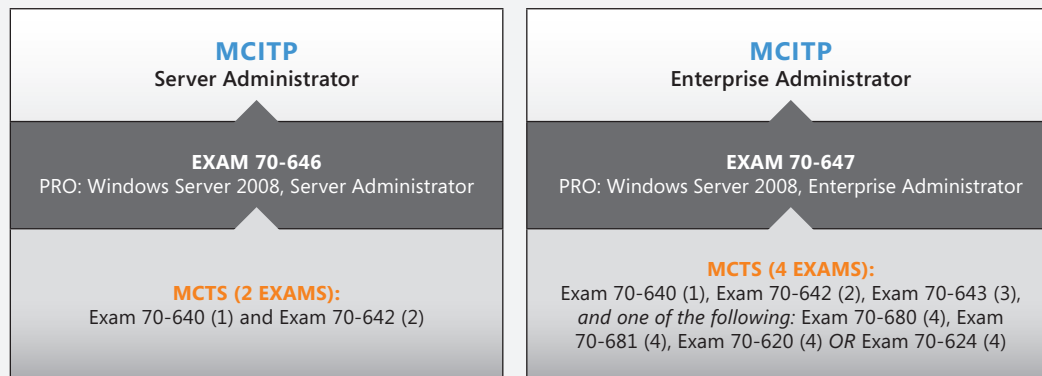

www.microsoft.com/learning/en/us/certification/cert-windowsserver.aspx

Windows Server 2008 Certification Paths

Want to help businesses meet their day-to-day challenges of maintaining control over ever-increasing server sprawl, resources, and budgets? Certification in Windows Server 2008 substantiates your skills in optimizing control, availability, and flexibility of a data center and desktop infrastructure while helping reduce costs. Microsoft ensures its certifications are on the cutting-edge of technology and are valued by businesses, helping you get hired in today's highly competitive market.

Get a job building the future.

PATHS TO MCA MICROSOFT CERTIFIED ARCHITECT

■ Required Exam(s)
■ Required Certification(s)

PATHS TO MCM MICROSOFT CERTIFIED MASTER

PATHS TO MCITP MICROSOFT CERTIFIED IT PROFESSIONAL

PATHS TO MCTS MICROSOFT CERTIFIED TECHNOLOGY SPECIALIST

UPGRADE PATHS FROM WINDOWS SERVER 2003

¹ Microsoft Learning (2010) Microsoft Certified Professional (MCP) customer satisfaction study
² May 2011 survey of 231 technology executives by IDG Research
³ Microsoft Learning (2010) Microsoft Certified Professional (MCP) customer satisfaction study