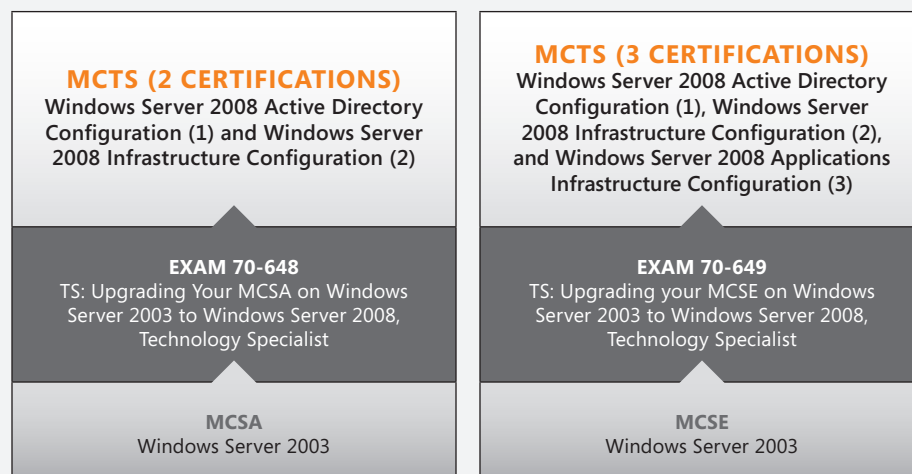

Get ahead

Earn a Microsoft Certification today. The high standard of a Microsoft Certification proves you have the necessary skills and knowledge to translate technical ability into success in critical IT job roles, differentiating you in today's competitive market. Discover the paths to Windows Server 2008 certification inside. →

www.microsoft.com/learning/en/us/certification/cert-windowsserver.aspx

Windows Server 2008 Certification Paths

Want to help businesses meet their day-to-day challenges of maintaining control over ever-increasing server sprawl, resources, and budgets? Certification in Windows Server 2008 substantiates your skills in optimizing control, availability, and flexibility of a data center and desktop infrastructure while helping reduce costs. Microsoft ensures its certifications are on the cutting-edge of technology and are valued by businesses, helping you get hired in today's highly competitive market.

Get a job building the future.

PATHS TO MCA MICROSOFT CERTIFIED ARCHITECT

■ Required Exam(s)
■ Required Certification(s)

PATHS TO MCM MICROSOFT CERTIFIED MASTER

PATHS TO MCITP MICROSOFT CERTIFIED IT PROFESSIONAL

PATHS TO MCTS MICROSOFT CERTIFIED TECHNOLOGY SPECIALIST

UPGRADE PATHS FROM WINDOWS SERVER 2003

¹ Microsoft Learning (2010) Microsoft Certified Professional (MCP) customer satisfaction study
² May 2011 survey of 231 technology executives by IDG Research
³ Microsoft Learning (2010) Microsoft Certified Professional (MCP) customer satisfaction study